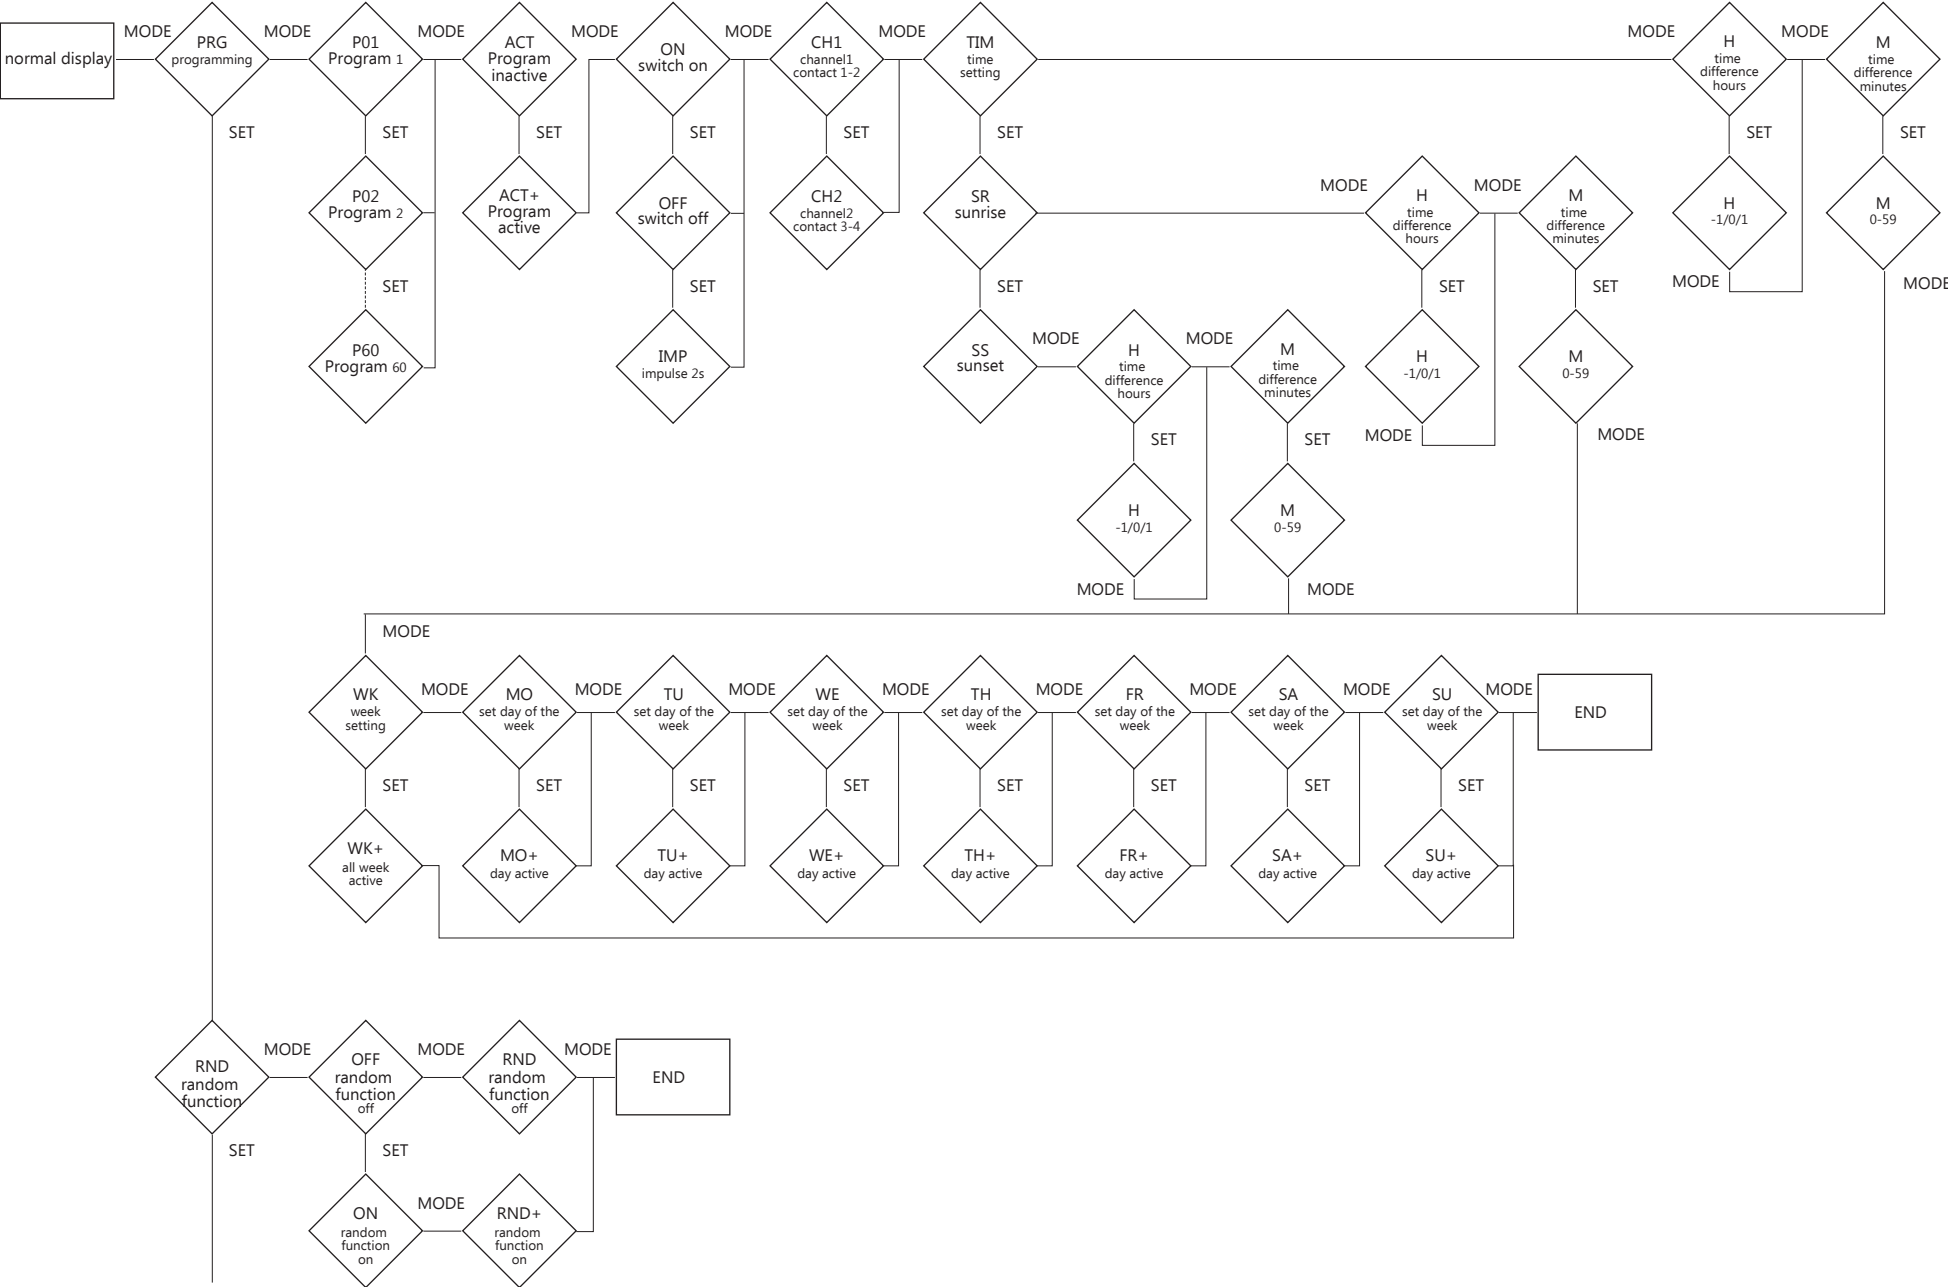

Program flow chart S2U12DDX

Program flow chart S2U12DDX