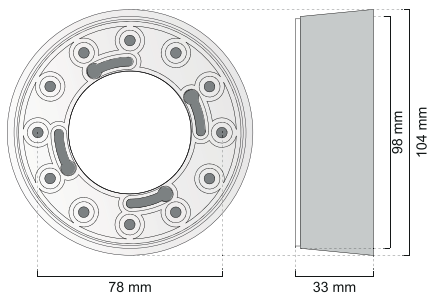

33 000 033 - 1

Manuals and documents in further languages:

<https://eltako.com/redirect/GAP-BH98-pm>

**Housing for surface mounting,
polar white mat
GAP-BH98-pm**

**Housing for surface mounting of the
DL2-BH98B-pm and DL2-BH98S-pm sensors.
Polar white mat (RAL 9010). 104x104 mm,
33 mm deep. Protection class IP20.**